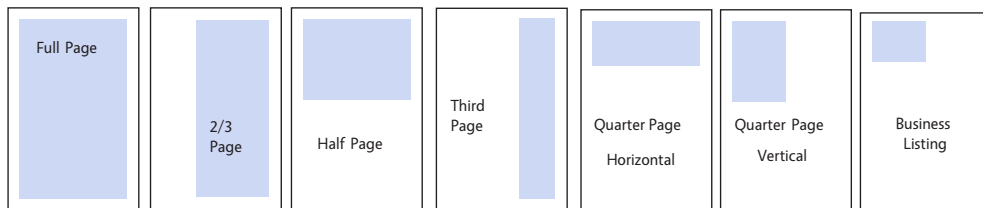

Quick Stats:

✓ **Beautiful** full color, gloss lifestyle magazine

✓ **Spring** publication with **February- May** display – issue focus on engaging articles, and helpful info highlighting history/culture and local towns –

✓ **10,000+** distributed locally 120+ local venues & dropboxes, WA State Ferry routes as well as unlimited downloads online!

Please reserve by email or phone | ad copy due 2/05/2021

NEW! Advertise regularly with the FJORD? Save 15% by signing up for an annual contract of 4 issues! See below for details.

Questions? (360)427-5599 or email rachel@nwevent.org

Please email **or mail** form below – or mail with your payment: Image in Action Design | PO BOX 622 Shelton, WA, 98584

COMPANY/ORGANIZATION NAME

CONTACT

ADDRESS

CITY

STATE

ZIP

EMAIL

PHONE

☐ Check Enclosed   ☐ Please Invoice

Our company is purchasing a:

1. ☐ Full Page   ☐ Half Page   ☐ Quarter Page Horz/Vert   ☐ Business Listing   ☐ Third Page   ☐ Cover: ___ Back; ___ Inside #1 ___ Inside #2

☐ **Yes! We want to annually support this great publication! Sign our business up for four issues of the Fjord advertising to receive a 15% discount. We understand we will be billed each issue and have the option to send in ad changes for each issue.**